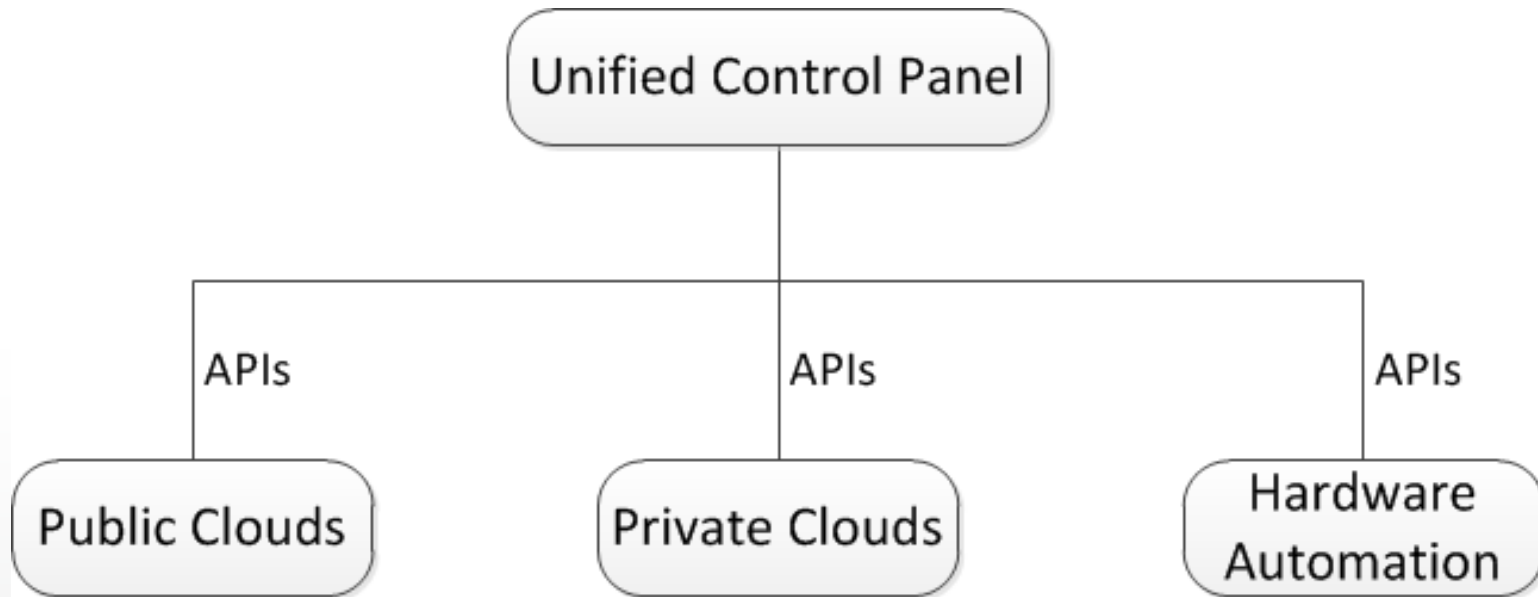

考虑因素

- Provisioning
- Control
- Flexibility
- Elasticity
- Security
- Expense
- Planning
- GEOs
- Performance

Hybrid Cloud / IT

The Right Fit for Enterprise ■

Architecture

Unified Control Panel

Typical Topology

Quick Demo

- Scenario
 - 在 QingCloud 中创建一个私有网络
 - 与远程数据中心连接，形成 one network

APIs

- QingCloud
 - <https://docs.qingcloud.com/api>
- AWS
 - Find on <http://aws.amazon.com>

Contact Us

- <https://www.qingcloud.com>
- contactus@yunify.com
- 新浪微博: @青云QingCloud
- Twitter: @yunifytech