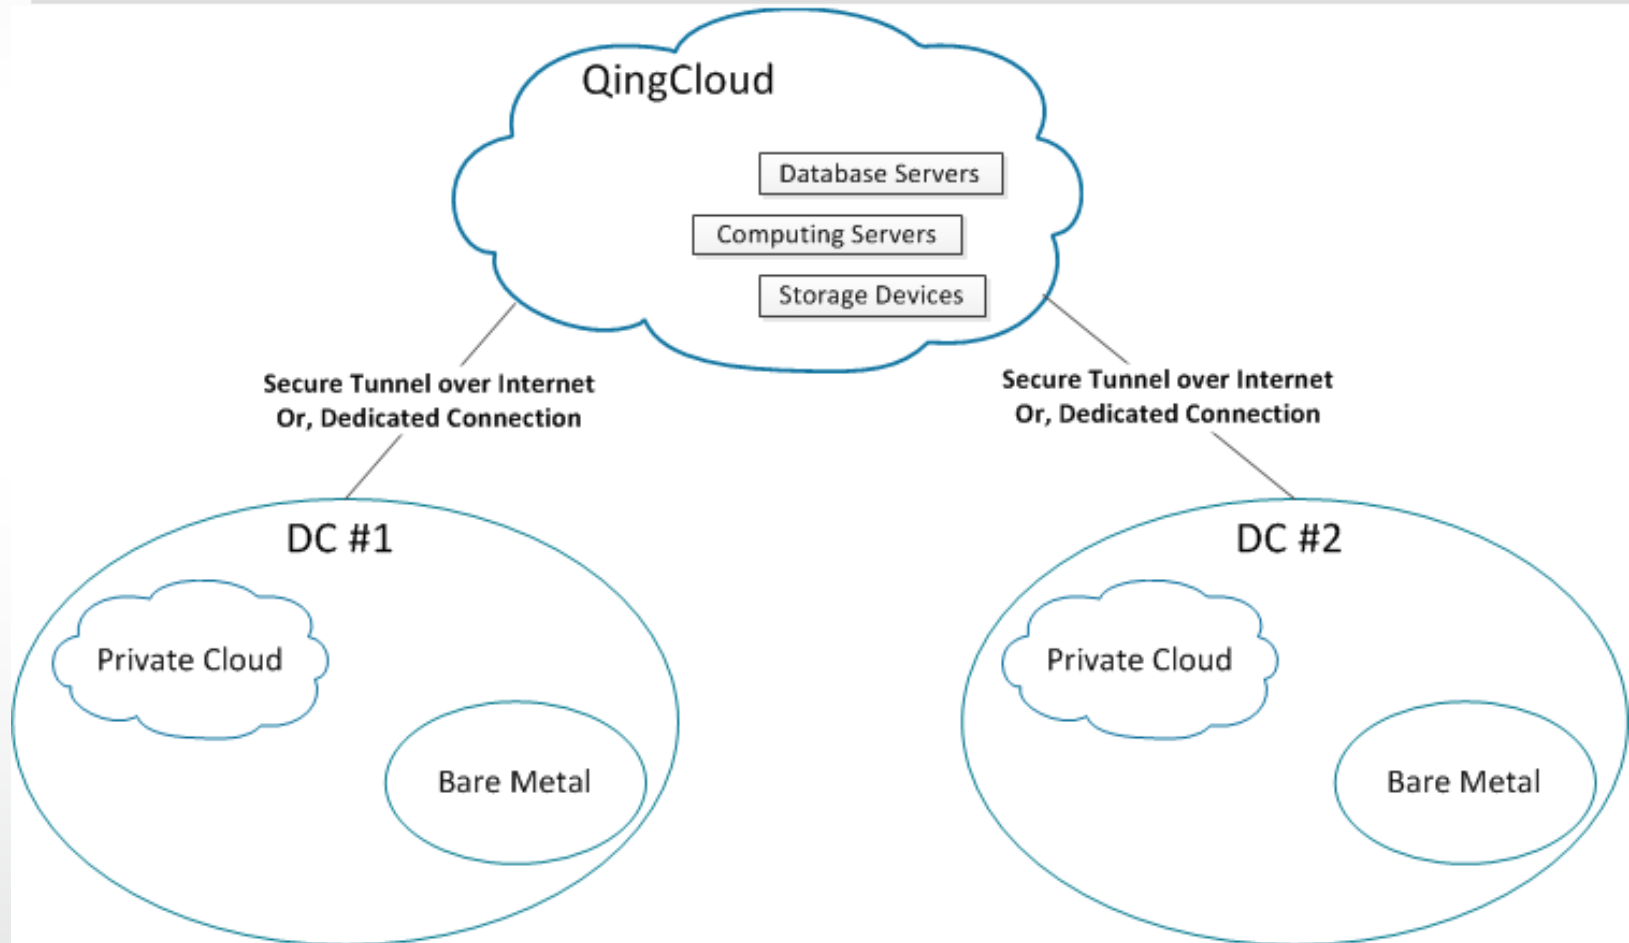

考虑因素

- Provisioning
- Control
- Flexibility
- Elasticity
- Security
- Expense
- Planning
- GEOs
- Performance

Hybrid Cloud / IT

The Right Fit for Enterprise ■

Architecture

Unified Control Panel

Typical Topology

Quick Demo

- Scenario
 - 在 QingCloud 中创建一个私有网络
 - 与远程数据中心连接，形成 one network

APIs

- QingCloud
 - <https://docs.qingcloud.com/api>
- AWS
 - Find on <http://aws.amazon.com>

Contact Us

- <https://www.qingcloud.com>
- contactus@yunify.com
- 新浪微博: @青云QingCloud
- Twitter: @yunifytech