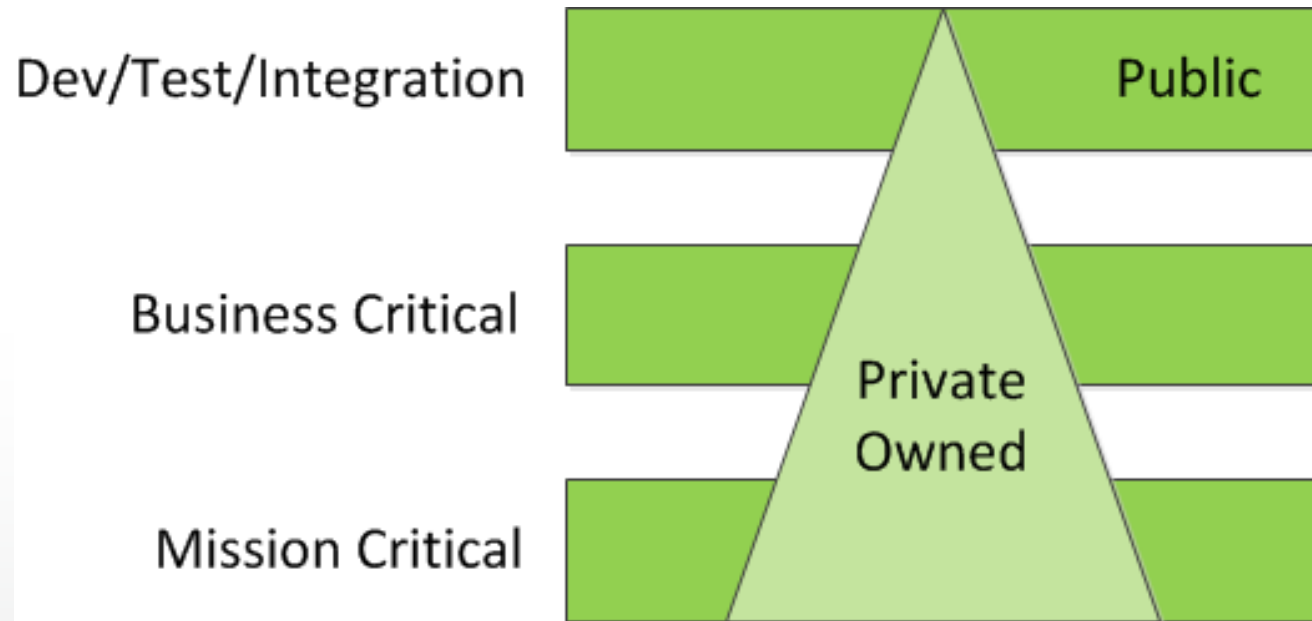

考虑因素

- Provisioning
- Control
- Flexibility
- Elasticity
- Security
- Expense
- Planning
- GEOs
- Performance

Hybrid Cloud / IT

The Right Fit for Enterprise ■

Architecture

Unified Control Panel

Typical Topology